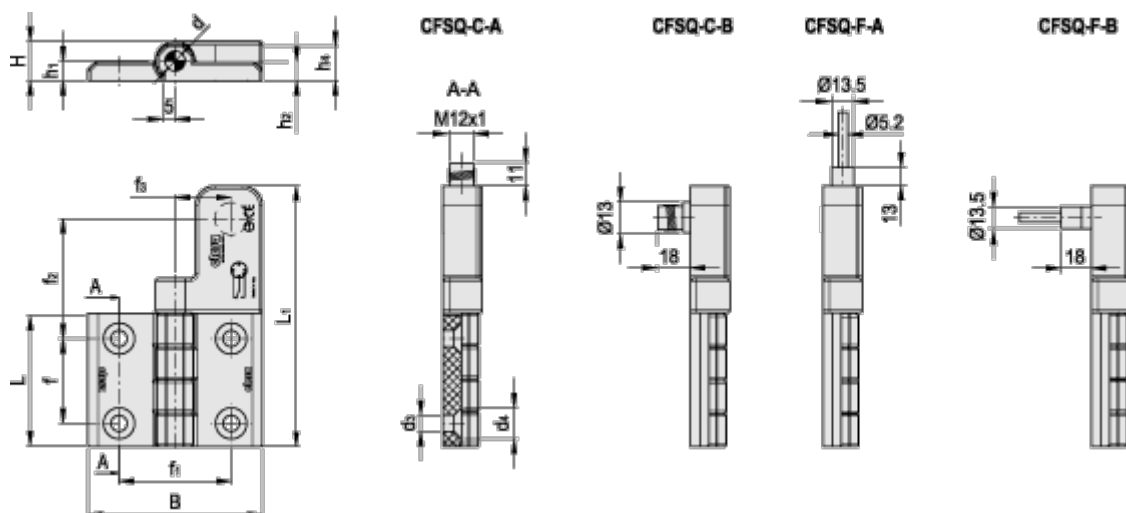

Article number: 2310427033

Description: E+G Hinge with safety switch CFSQ.60-SH-6-F-A-S-5

Measures

B = 70	H	= 16
d = 7	h1	= 8
d3 = 6.5	h2	= 7.5
d4 = 12.5	h4	= 15
f = 34	L	= 53
f1 = 45	L1	= 110
f2 =	Nm	= 5
f3 =	Weight in (g)	= 330